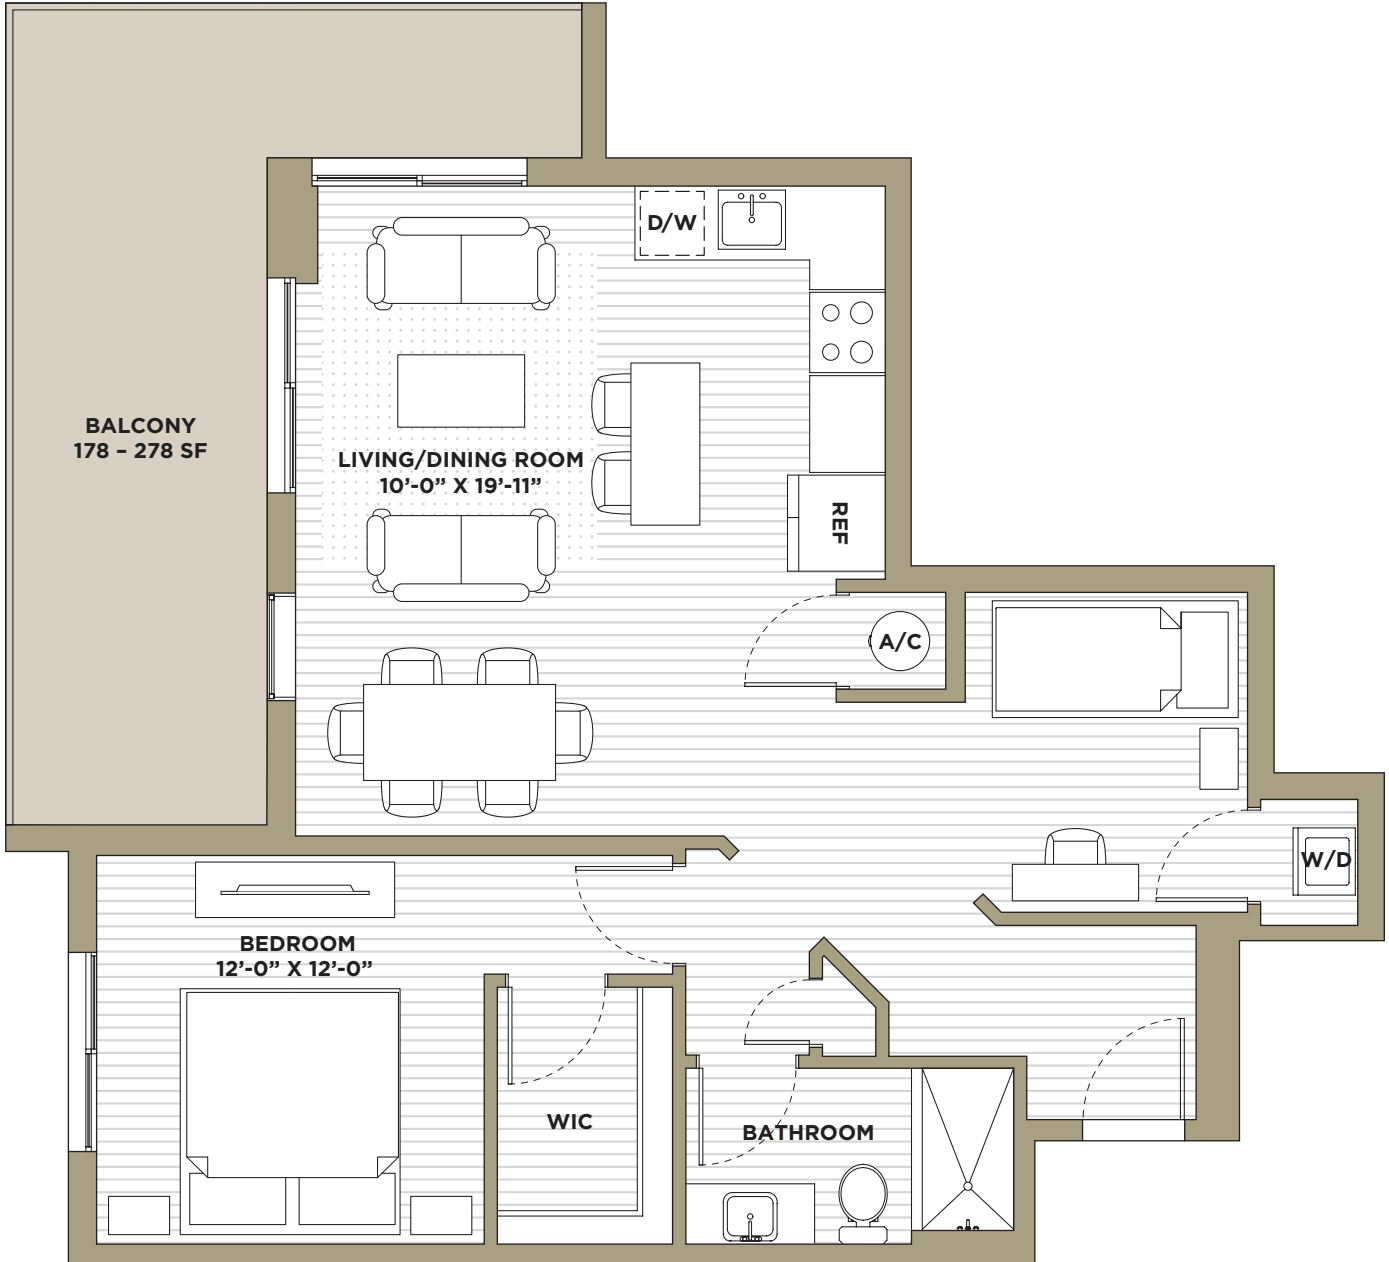

A8

1 BEDROOM
+ DEN
1 BATHROOM

INTERIOR
973 SQ. FT.
**FLOORS 2-5
SOUTH TOWER**

Miami Design District

Floor plans are artist's rendering. All dimensions are approximate. Actual product and specifications may vary in dimension or detail. Balconies may vary based on layout and location. Not all features are available in every apartment. Prices and availability are subject to change. Please refer to an agent for details.